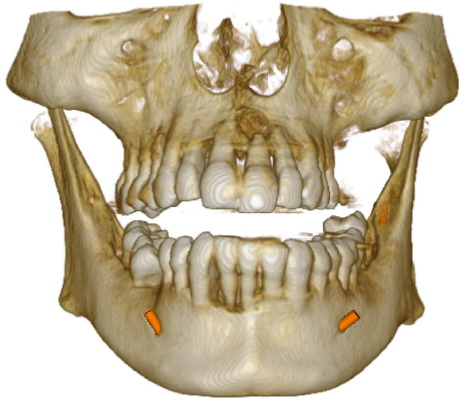

SCANDENT ANDHERI

3D VIEW

I

H

PATEL ALPESH

90 KV

6.30 mA

10.26 s

05-07-2016

2274 mGy.cm<sup>2</sup>